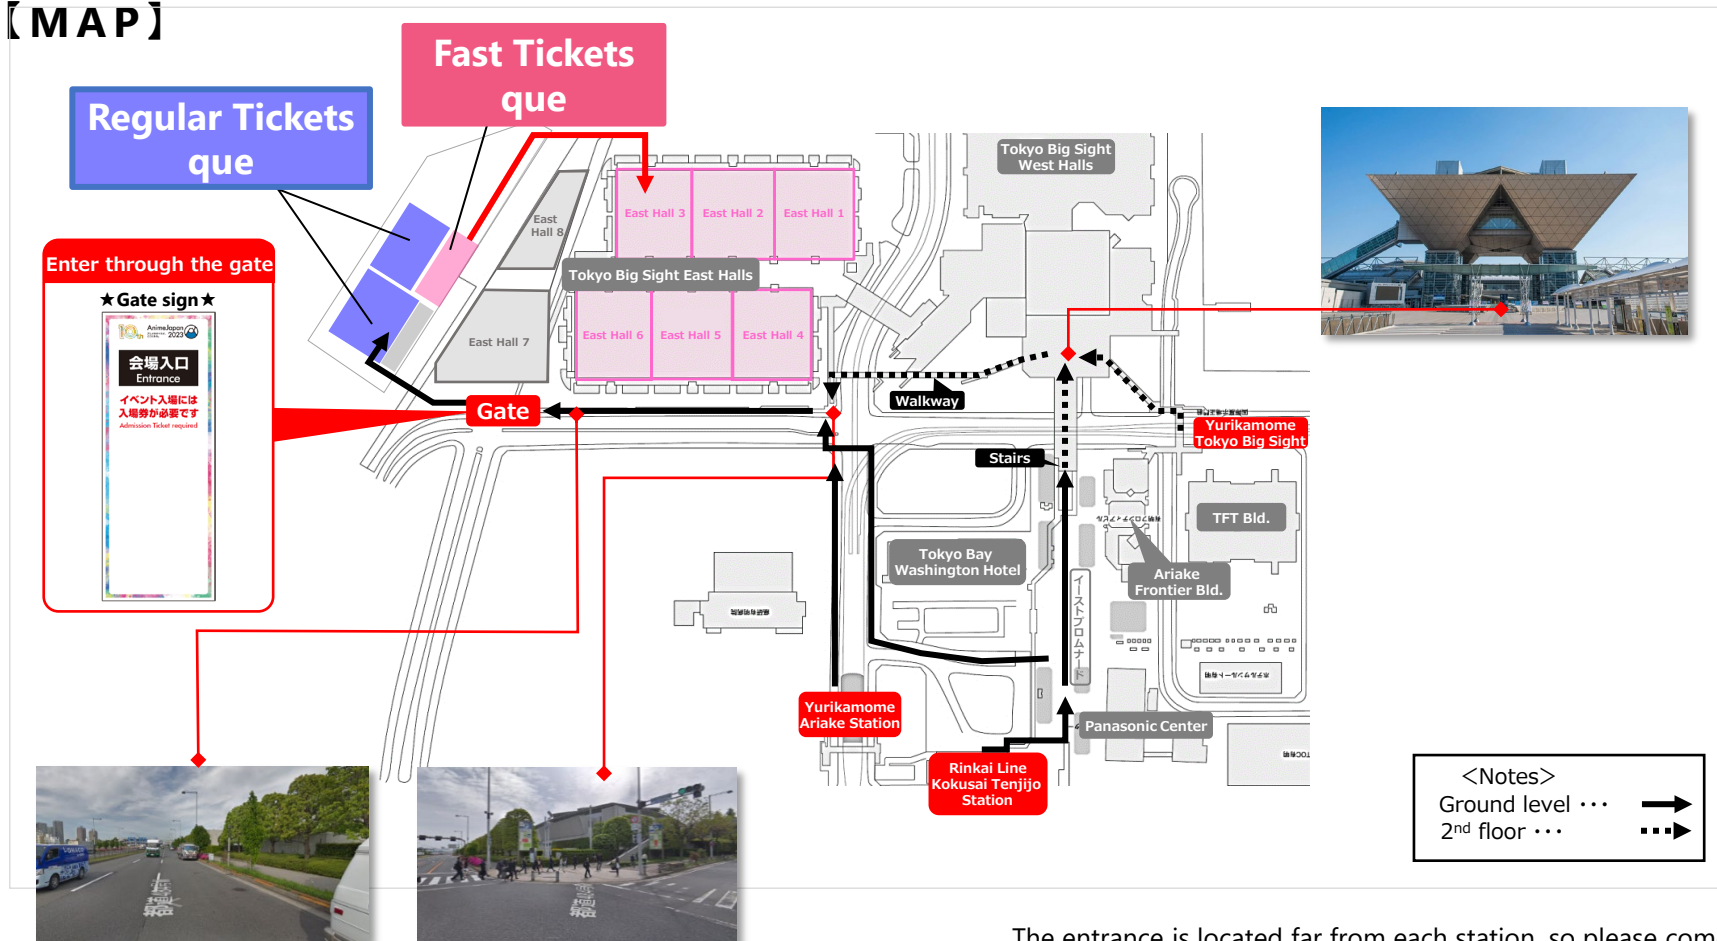

To all visitors

Please follow the route below to enter the venue

The following ticket holders will be admitted from 9:00 a.m. in the following order:

- ① **Platinum Tickets** ② **Premium Tickets** ③ **Fast Tickets** ④ **Regular Tickets**

*General admission is scheduled to begin around 9:30 a.m., but this may change due to the fast-ticket entry speed. Please note that the entrance for AJ Stage 1st and 2nd Program stage ticket holders will be different.

【MAP】

The entrance is located far from each station, so please come ahead of time.