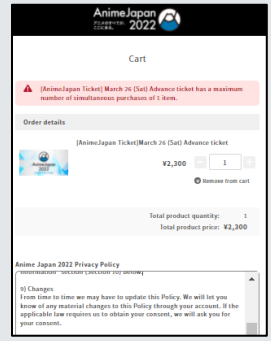

Purchasing AnimeJapan Tickets

To watch the AJ Stage streams , please follow the steps below to buy a ticket. To purchase a ticket, you need to create an account first.

1 Click on "Click here to purchase tickets"
<https://global.anime-japan.jp/tickets/>

3 Enter your email address and other information

4 Fill in the necessary information
 You will receive an email.
 Open the page below with the link inside it.

2 Click on "New member registration"

You have completed account registration.
 Proceed to buy tickets.

5 Click on "Click here to purchase"

6 Check your cart
 *1 ticket per account

7 Enter your credit card information

8 Check the price and purchase

If you see this page, you have successfully completed your purchase