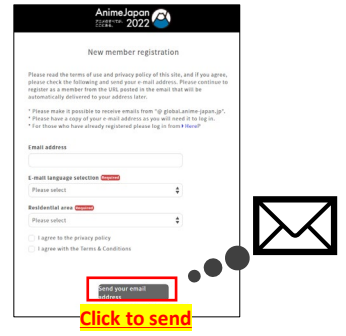

Purchasing AnimeJapan Tickets

To watch the AJ Stage streams , please follow the steps below to buy a ticket. To purchase a ticket, you need to create an account first.

1 Click on "Click here to purchase tickets"
<https://global.anime-japan.jp/tickets/>

3 Enter your email address and other information

4 Fill in the necessary information
 You will receive an email.
 Open the page below with the link inside it.

2 Click on "New member registration"

You have completed account registration.
 Proceed to buy tickets.

5 Click on "Click here to purchase"

6 Check your cart
 *1 ticket per account

7 Enter your credit card information

8 Check the price and purchase

If you see this page, you have successfully completed your purchase