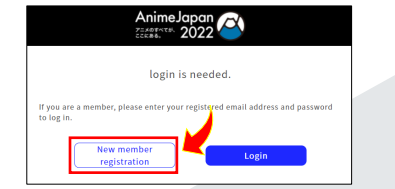

Purchasing AnimeJapan Tickets

To watch the AJ Stage streams , please follow the steps below to buy a ticket. To purchase a ticket, you need to create an account first.

1 Click on "Click here to purchase tickets"
<https://global.anime-japan.jp/tickets/>

3 Enter your email address and other information

4 Fill in the necessary information
 You will receive an email.
 Open the page below with the link inside it.

2 Click on "New member registration"

You have completed account registration.
 Proceed to buy tickets.