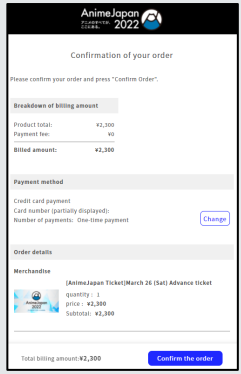

3 Enter your email address and other information

4 Fill in the necessary information
 You will receive an email.
 Open the page below with the link inside it.

2 Click on "New member registration"

You have completed account registration.
 Proceed to buy tickets.

5 Click on "Click here to purchase"

6 Check your cart
 *1 ticket per account

7 Enter your credit card information

8 Check the price and purchase

If you see this page, you have successfully completed your purchase