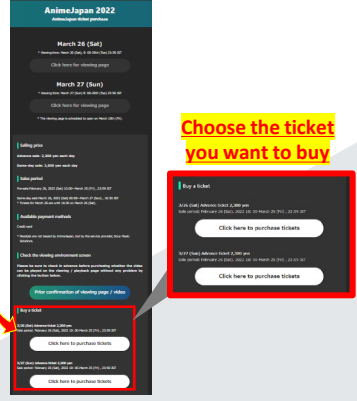

Purchasing AnimeJapan Tickets

To watch the AJ Stage streams , please follow the steps below to buy a ticket. To purchase a ticket, you need to create an account first.

1 Click on "Click here to purchase tickets"
<https://global.anime-japan.jp/tickets/>

3 Enter your email address and other information

4 Fill in the necessary information
 You will receive an email.
 Open the page below with the link inside it.

2 Click on "New member registration"

You have completed account registration.
 Proceed to buy tickets.

5 Click on "Click here to purchase"

6 Check your cart
 *1 ticket per account

7 Enter your credit card information

8 Check the price and purchase

If you see this page, you have successfully completed your purchase