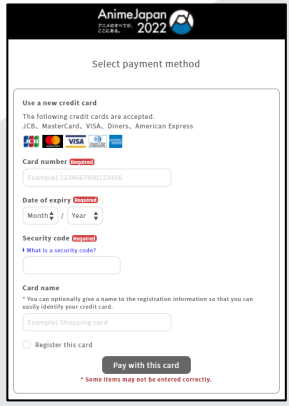

Purchasing AnimeJapan Tickets

To watch the AJ Stage streams , please follow the steps below to buy a ticket. To purchase a ticket, you need to create an account first.

1 Click on "Click here to purchase tickets"
<https://global.anime-japan.jp/tickets/>

3 Enter your email address and other information

4 Fill in the necessary information
 You will receive an email.
 Open the page below with the link inside it.

2 Click on "New member registration"

You have completed account registration.
 Proceed to buy tickets.

5 Click on "Click here to purchase"

6 Check your cart
 *1 ticket per account

7 Enter your credit card information

8 Check the price and purchase

If you see this page, you have successfully completed your purchase