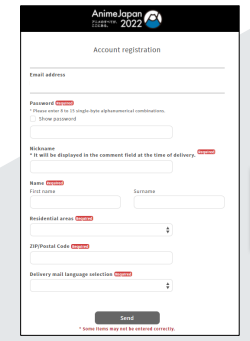

Purchasing AnimeJapan Tickets

To watch the AJ Stage streams , please follow the steps below to buy a ticket. To purchase a ticket, you need to create an account first.

1 Click on "Click here to purchase tickets"
<https://global.anime-japan.jp/tickets/>

3 Enter your email address and other information

4 Fill in the necessary information
 You will receive an email.
 Open the page below with the link inside it.

2 Click on "New member registration"

You have completed account registration.
 Proceed to buy tickets.

5 Click on "Click here to purchase"

6 Check your cart
 *1 ticket per account

7 Enter your credit card information

8 Check the price and purchase

If you see this page, you have successfully completed your purchase