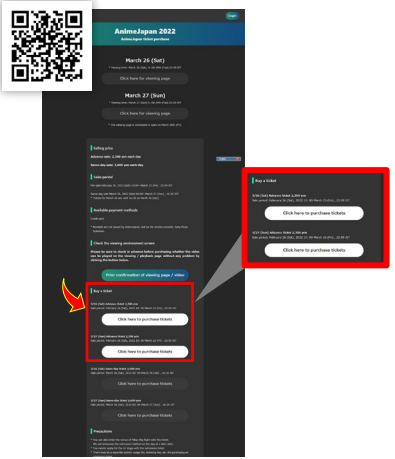

Purchasing AnimeJapan Tickets

To watch the AJ Stage streams , please follow the steps below to buy a ticket. To purchase a ticket, you need to create an account first.

1 Click on "Click here to purchase tickets"
<https://global.anime-japan.jp/tickets/>

3 Enter your email address and other information

4 Fill in the necessary information
 You will receive an email.
 Open the page below with the link inside it.

2 Click on "New member registration"

You have completed account registration.
 Proceed to buy tickets.

5 Click on "Click here to purchase"

6 Check your cart
 *1 ticket per account

7 Enter your credit card information

8 Check the price and purchase

If you see this page, you have successfully completed your purchase