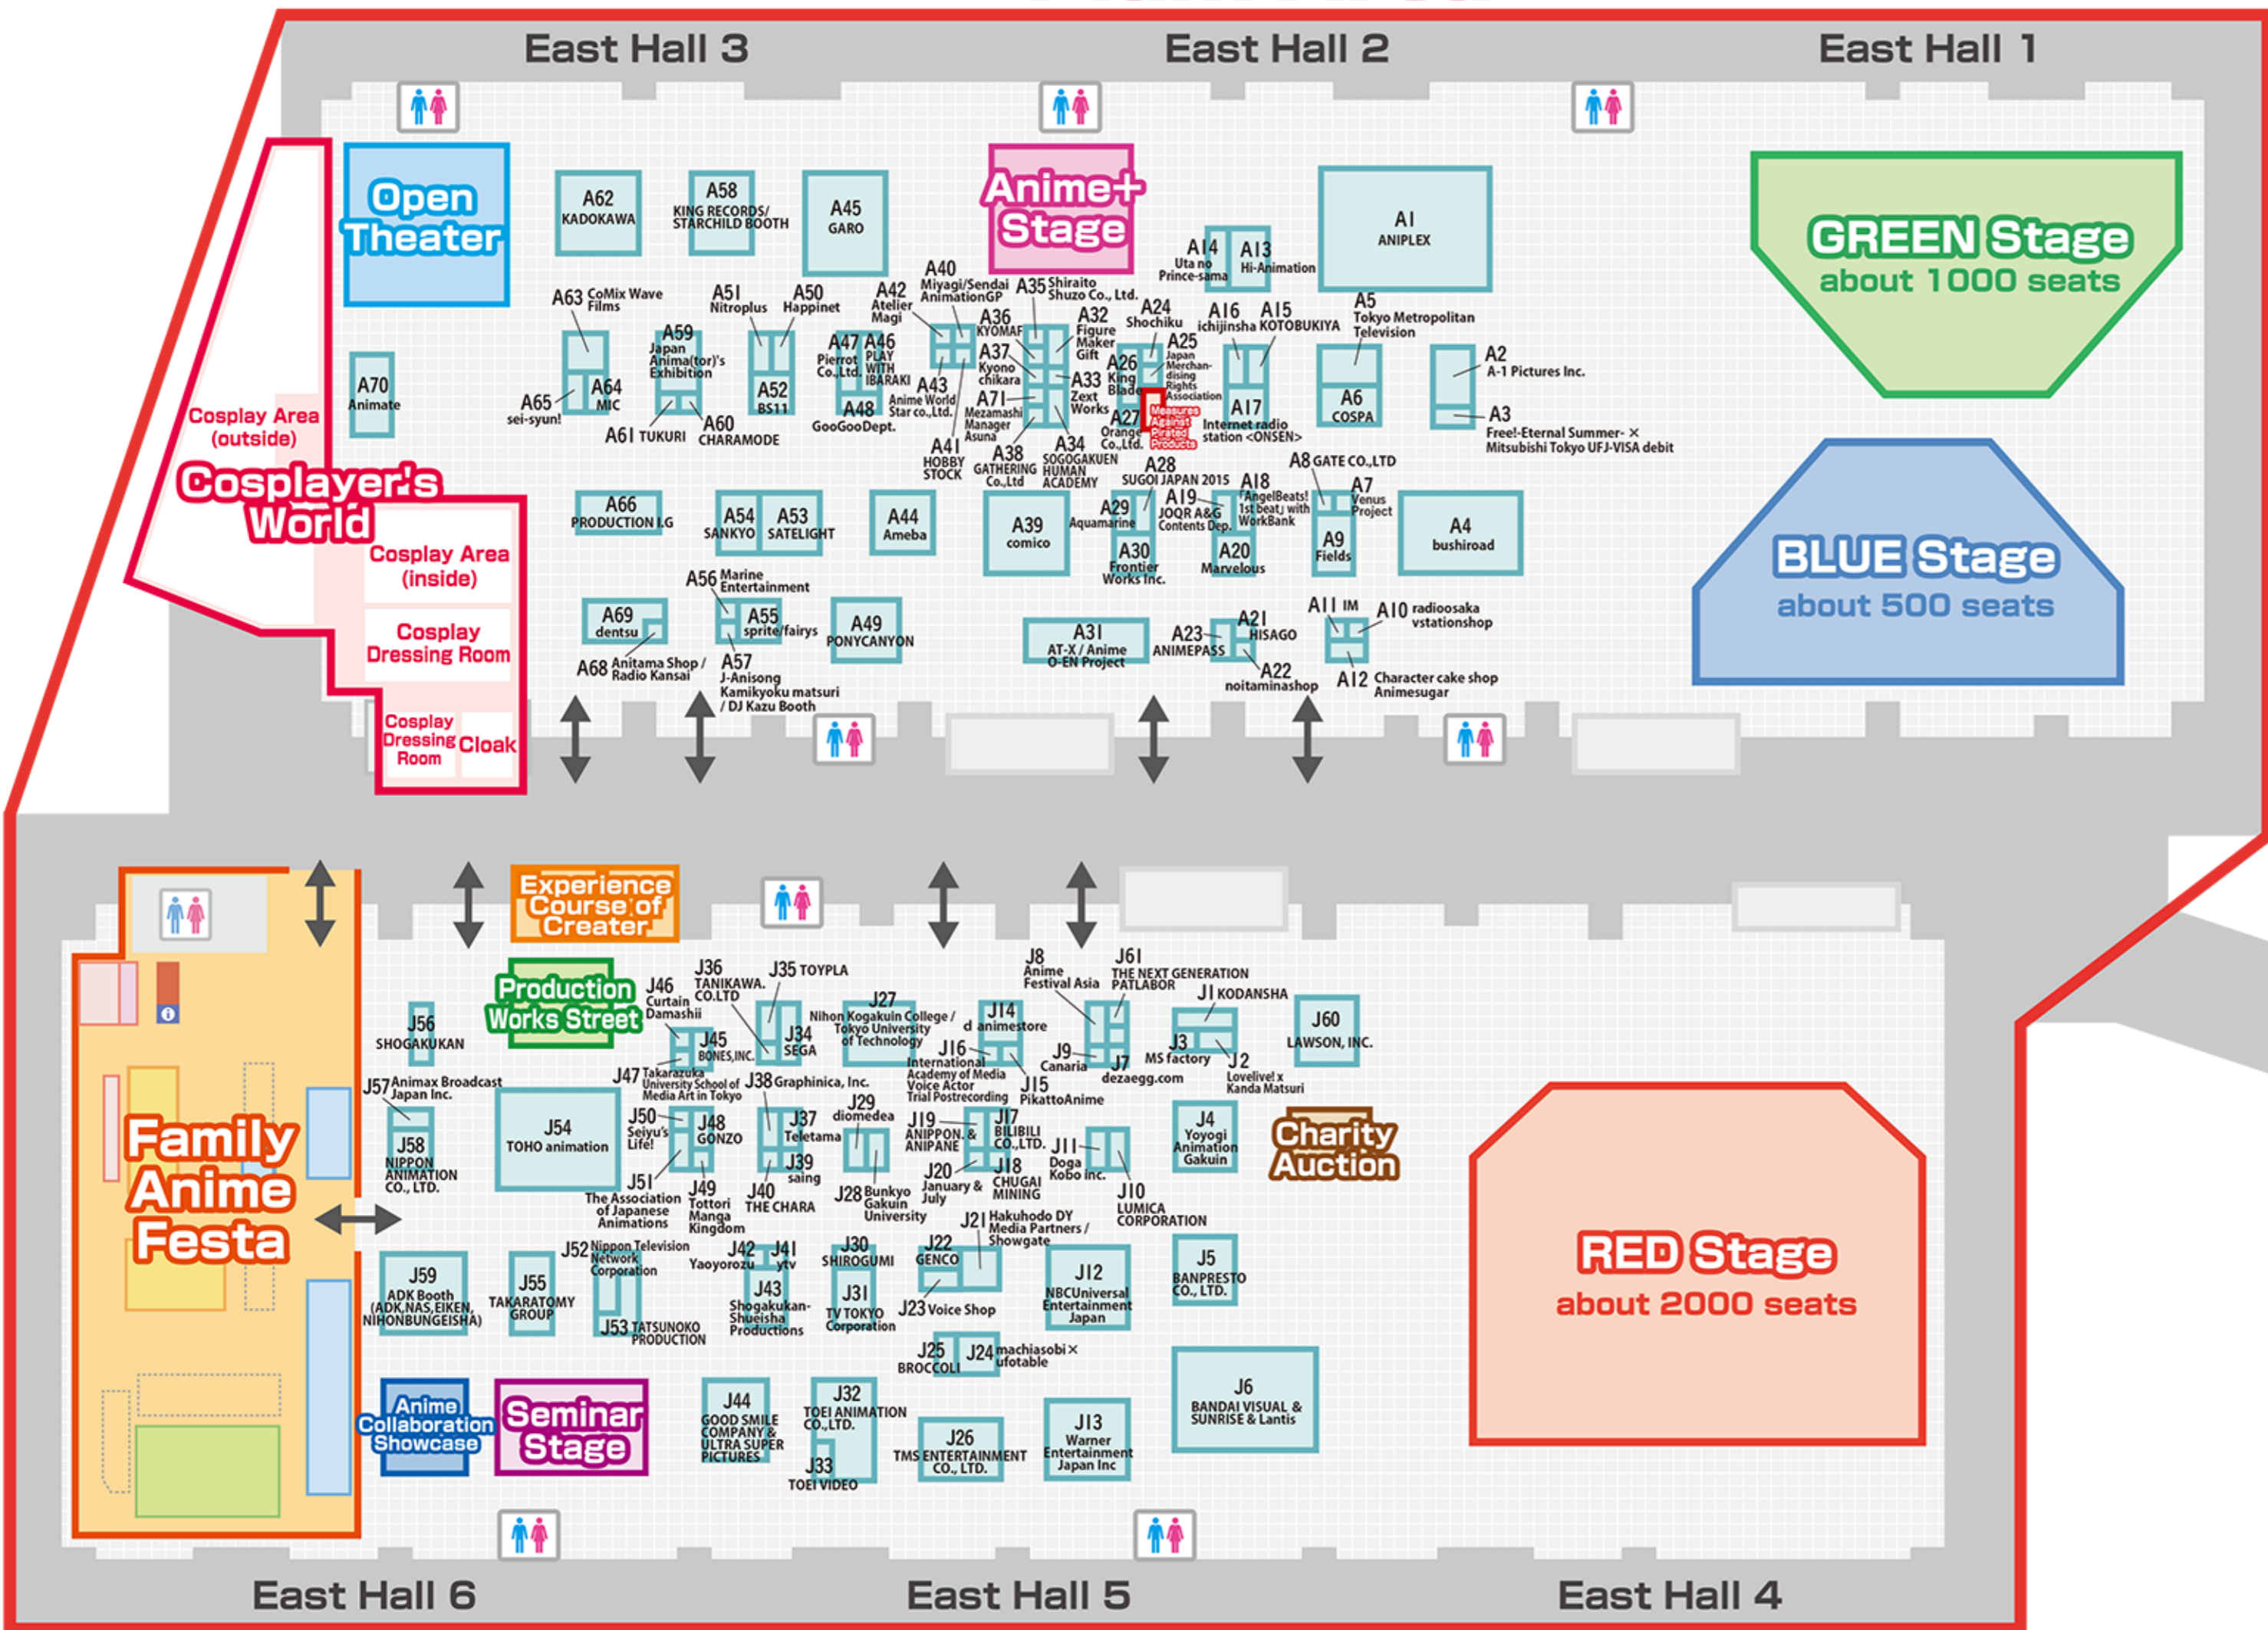

Main Area

West Hall

Yurikamome "International Exhibition Center front" station

Rinkai "International Exhibition Center" station